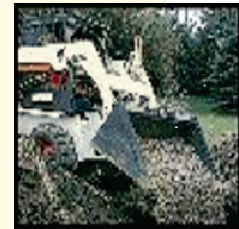

## Lawn & Yard Care

**Are the Stones on your Grass !!!**

**Put them back where they belong.**

Use our **Power Broom**

4Hrs  
57.00

Day  
79.00

**Rota Tillers • Sod Cutter • York Rake**

### Skid Steers & Attachments :-

	Day
Bob Cat 7753	100.00
Bob Cat 853	110.00

### Attachments

Auger w/ One Bit ( 12,18,24, or 36 In.)	88.00
Back Hoe w/ One Bucket ( 12, 16, or 24 In. )	93.00
Breaker Hyd. - for Cement	95.00
Brush Hog - 72 In	95.00
Cement Bucket - 66 In.	25.00
Forks 48 In.	21.00
Rock Hound - 60 In. ( Lawn Peeper & Rock Picker )	100.00
Landscape Rake - Gibson	65.00